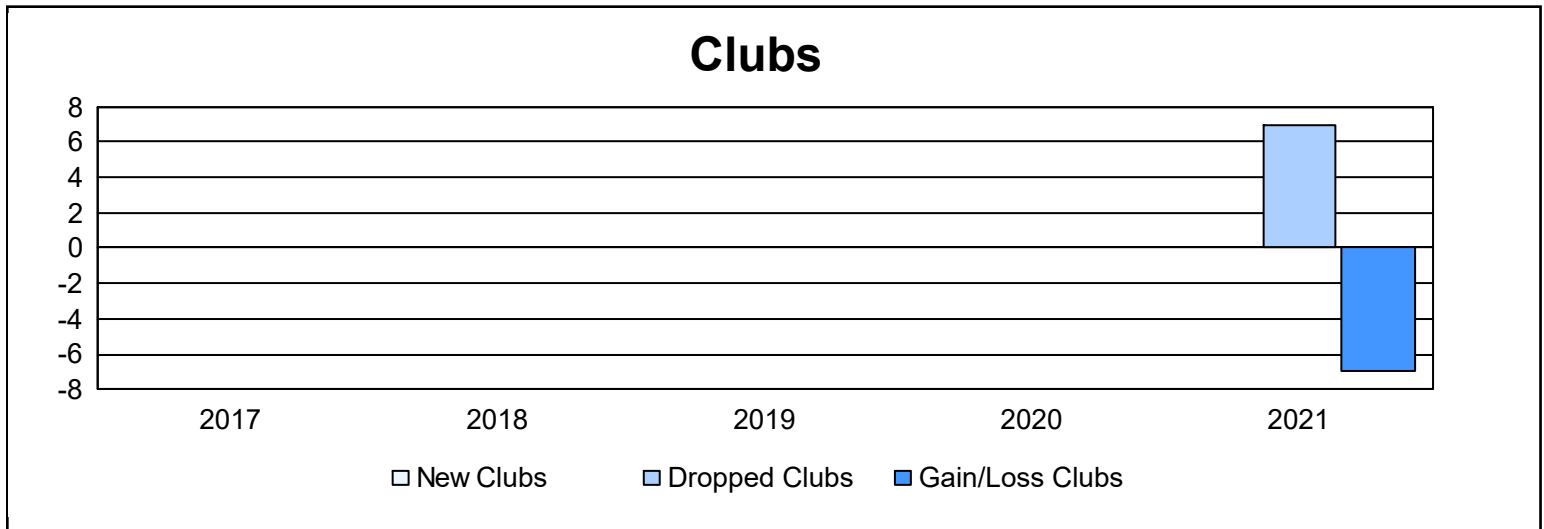

Year	New Clubs	Dropped Clubs	Gain/ Loss Clubs	New Members	Charter Members	Reinstate Members	Transfer Members	Total Member Added	Total Members Dropped	Gain/ Loss Members
2016-2017	0	0	0	134	2	5	15	156	189	-33
2017-2018	0	0	0	144	3	2	5	154	169	-15
2018-2019	0	0	0	112	2	7	7	128	205	-77
2019-2020	0	0	0	59	4	7	26	96	193	-97
2020-2021	0	7	-7	51	3	3	6	63	196	-133
<b>Average</b>	<b>0</b>	<b>1</b>	<b>-1</b>	<b>100</b>	<b>3</b>	<b>5</b>	<b>12</b>	<b>119</b>	<b>190</b>	<b>-71</b>

### Membership Composition June 2021 Cumulative