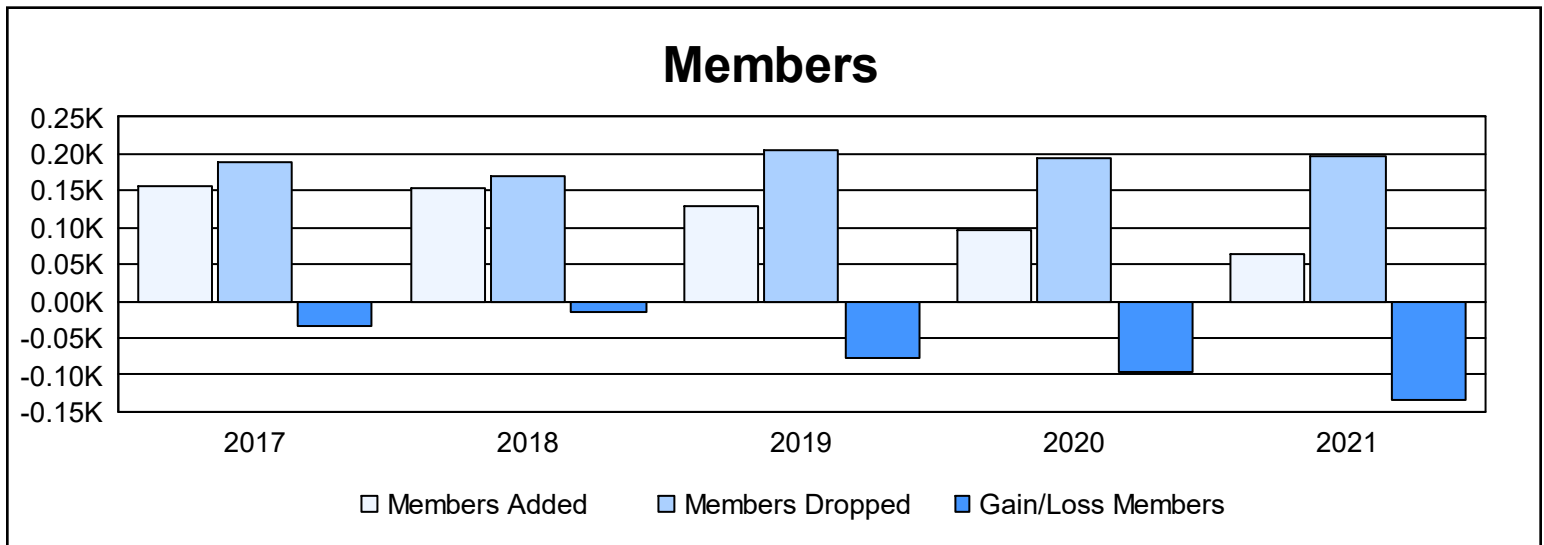

Year	New Clubs	Dropped Clubs	Gain/ Loss Clubs	New Members	Charter Members	Reinstate Members	Transfer Members	Total Member Added	Total Members Dropped	Gain/ Loss Members
2016-2017	0	0	0	134	2	5	15	156	189	-33
2017-2018	0	0	0	144	3	2	5	154	169	-15
2018-2019	0	0	0	112	2	7	7	128	205	-77
2019-2020	0	0	0	59	4	7	26	96	193	-97
2020-2021	0	7	-7	51	3	3	6	63	196	-133
<b>Average</b>	<b>0</b>	<b>1</b>	<b>-1</b>	<b>100</b>	<b>3</b>	<b>5</b>	<b>12</b>	<b>119</b>	<b>190</b>	<b>-71</b>

### Membership Composition June 2021 Cumulative